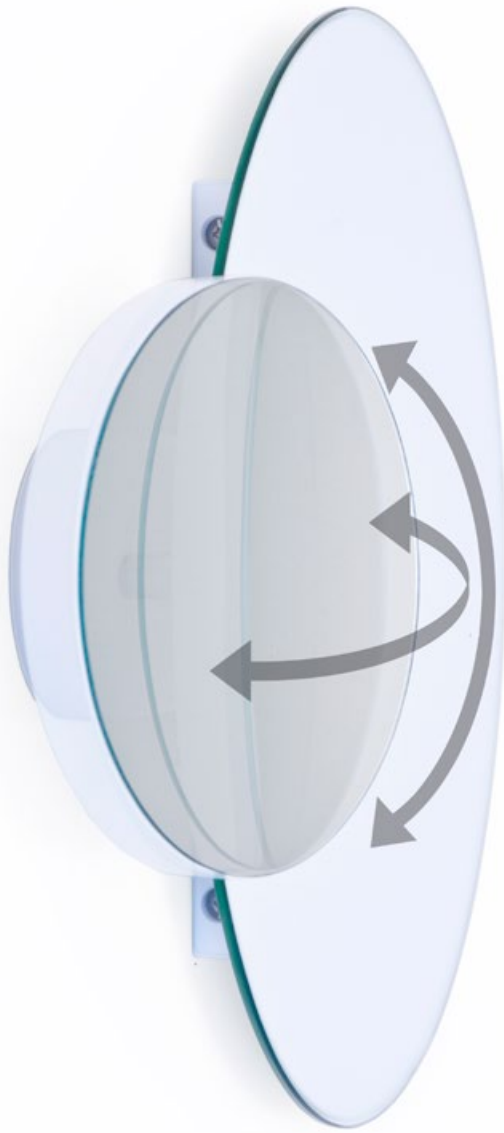

slatted bath stool - oak / dark oak / bamboo / oyster

sturdy design with storage shelf

slatted bath stool - oak / dark oak / bamboo / oyster

wallbar towel rail - dark oak / natural oak / bamboo / oyster
graduated rails with concealed fixings

close-up magnify mirror - oak / dark oak

pivoting x5 magnifying mirror with accessories storage tray

zone cabinet 800 - oak / dark oak

x5 magnifying mirror hidden inside

zone cabinet tall 1622 - dark oak / oak

x5 magnifying mirror hidden inside

zone shelf - dark oak (oak)

staggered shelf spacing for lotions and potions

eclipse wall mirror - gloss white (oak / dark oak / bamboo)

articulated magnifying mirror

slimline: wall hook pack of two / glass shelf / toilet roll holder / hand towel rail / single towel rail - oak (dark oak / bamboo)

cage laundry basket - oak.white / oak.black / dark oak.white / dark oak.black

capacious removable laundry bag

slimline cabinet 550 - oyster (oak / dark oak)

flush lipped edge mirror

coordinated range of bath storage and accessories